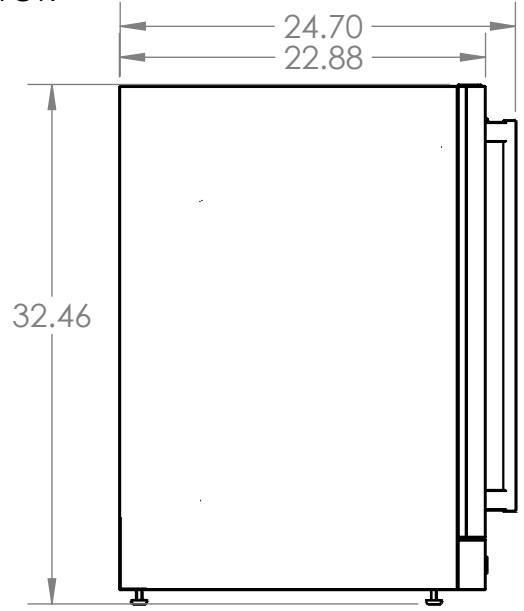

## FRIDGE SERIES

OUTDOOR PREMIUM REFRIGERATOR

FRONT VIEW

SIDE VIEW

ISOMETRIC VIEW

OVERALL PRODUCT DIMENSIONS				CUTOUT DIMENSIONS FOR ISLAND			
PART NUMBER	HEIGHT	WIDTH	DEPTH	PART NUMBER	HEIGHT	WIDTH	DEPTH
VG-R32FRG	32.5"	23.375"	24.75"	VG-R32FRG	33"	24"	22"