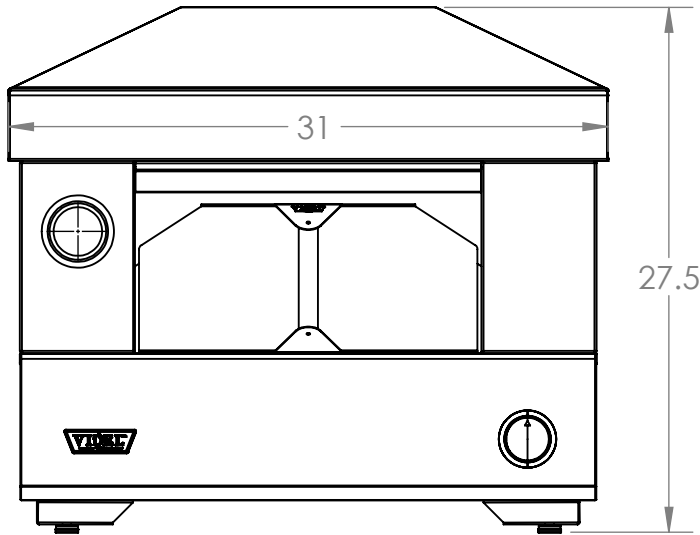

VIDEL™

U S A

PIZZA OVEN SERIES

30" COUNTER TOP PIZZA OVEN

FRONT VIEW

SIDE VIEW

ISOMETRIC VIEW

OVERALL PRODUCT DIMENSIONS				CUTOUT DIMENSIONS FOR ISLAND			
PART NUMBER	HEIGHT	WIDTH	DEPTH	PART NUMBER	HEIGHT	WIDTH	DEPTH
VG-PTZ031	27.5"	31"	27.75"				