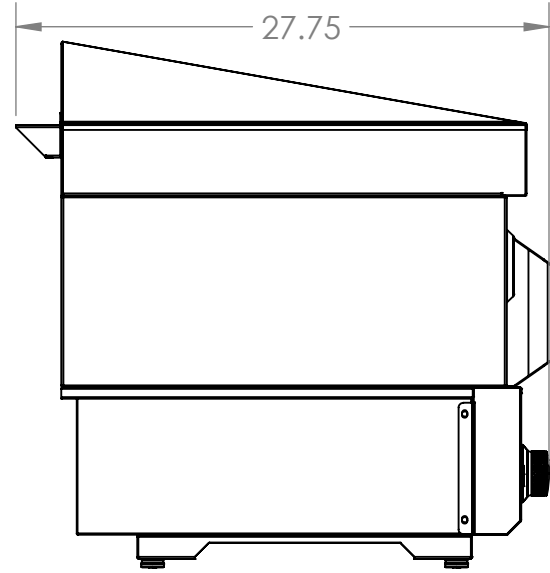

VIDEL™

U S A

PIZZA OVEN SERIES

30" COUNTER TOP PIZZA OVEN

FRONT VIEW

SIDE VIEW

ISOMETRIC VIEW

OVERALL PRODUCT DIMENSIONS				CUTOUT DIMENSIONS FOR ISLAND			
PART NUMBER	HEIGHT	WIDTH	DEPTH	PART NUMBER	HEIGHT	WIDTH	DEPTH
VG-PTZ031	27.5"	31"	27.75"				