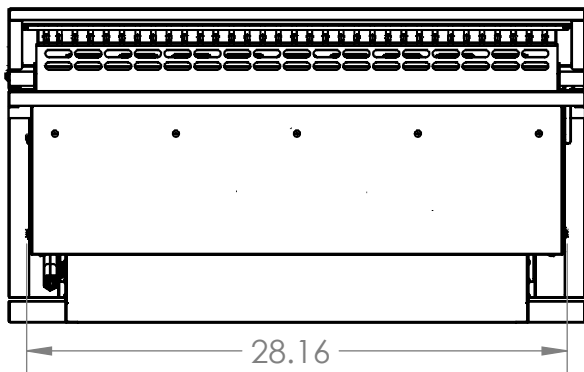

VIDEL™

U S A

GRIDDLE SERIES

30" PREMIUM GRIDDLE

FRONT VIEW

SIDE VIEW

BACK VIEW

OVERALL PRODUCT DIMENSIONS				CUTOUT DIMENSIONS FOR ISLAND			
PART NUMBER	HEIGHT	WIDTH	DEPTH	PART NUMBER	HEIGHT	WIDTH	DEPTH
VG-G30	16.25"	30"	28.5"	VG-G30	11.5"	28.5"	24.75"