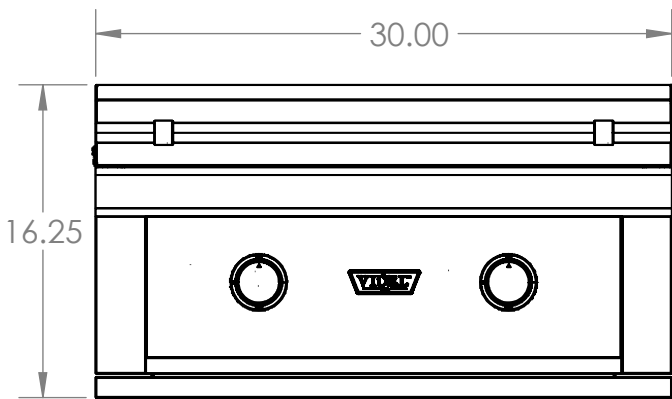

VIDEL™

U S A

GRIDDLE SERIES

30" PREMIUM GRIDDLE

FRONT VIEW

SIDE VIEW

BACK VIEW

OVERALL PRODUCT DIMENSIONS				CUTOUT DIMENSIONS FOR ISLAND			
PART NUMBER	HEIGHT	WIDTH	DEPTH	PART NUMBER	HEIGHT	WIDTH	DEPTH
VG-G30	16.25"	30"	28.5"	VG-G30	11.5"	28.5"	24.75"