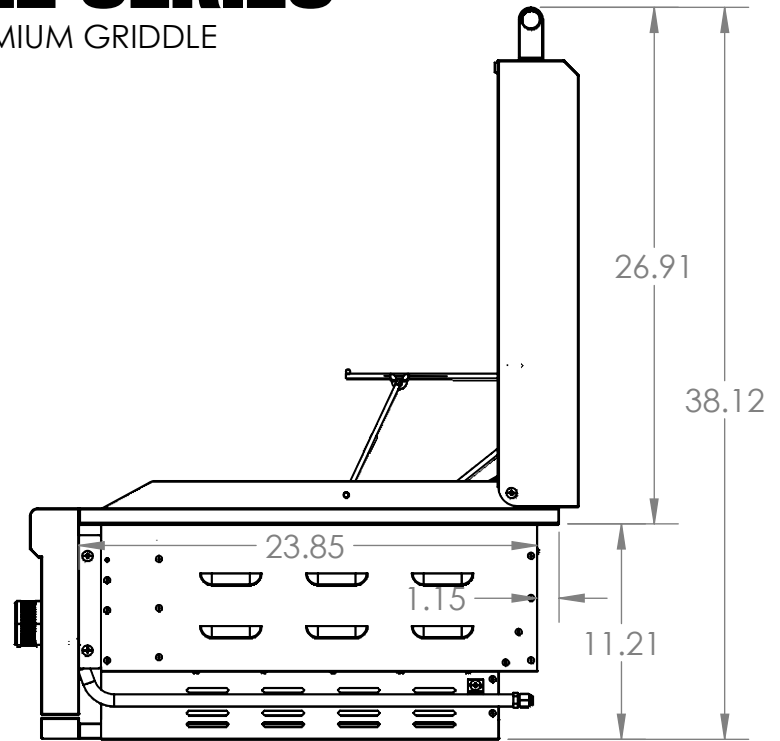

VIDEL™

U S A

GRIDDLE SERIES

30" PREMIUM GRIDDLE

FRONT VIEW

SIDE VIEW

BACK VIEW

OVERALL PRODUCT DIMENSIONS				CUTOUT DIMENSIONS FOR ISLAND			
PART NUMBER	HEIGHT	WIDTH	DEPTH	PART NUMBER	HEIGHT	WIDTH	DEPTH
VG-G30	16.25"	30"	28.5"	VG-G30	11.5"	28.5"	24.75"