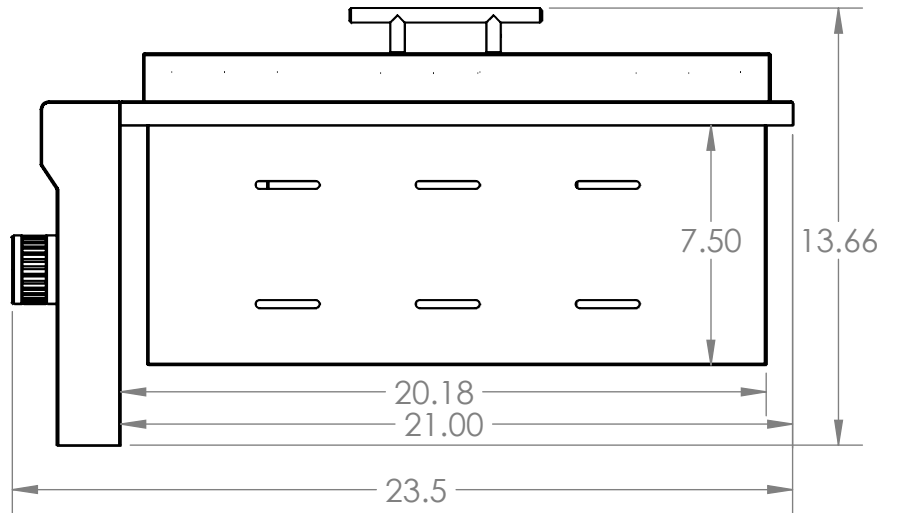

VIDEL™

U S A

ACCESSORY SERIES

DOUBLE SIDE BURNER

FRONT VIEW

SIDE VIEW

ISOMETRIC VIEW

OVERALL PRODUCT DIMENSIONS				CUTOUT DIMENSIONS FOR ISLAND			
PART NUMBER	HEIGHT	WIDTH	DEPTH	PART NUMBER	HEIGHT	WIDTH	DEPTH
VG-DSB	10.75"	13"	23.5"	VG-DSB	7.75"	12"	20.75"