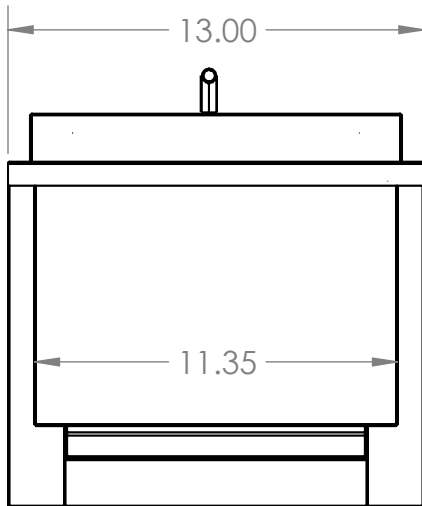

VIDEL™

U S A

ACCESSORY SERIES

DOUBLE SIDE BURNER

FRONT VIEW

SIDE VIEW

ISOMETRIC VIEW

OVERALL PRODUCT DIMENSIONS				CUTOUT DIMENSIONS FOR ISLAND			
PART NUMBER	HEIGHT	WIDTH	DEPTH	PART NUMBER	HEIGHT	WIDTH	DEPTH
VG-DSB	10.75"	13"	23.5"	VG-DSB	7.75"	12"	20.75"