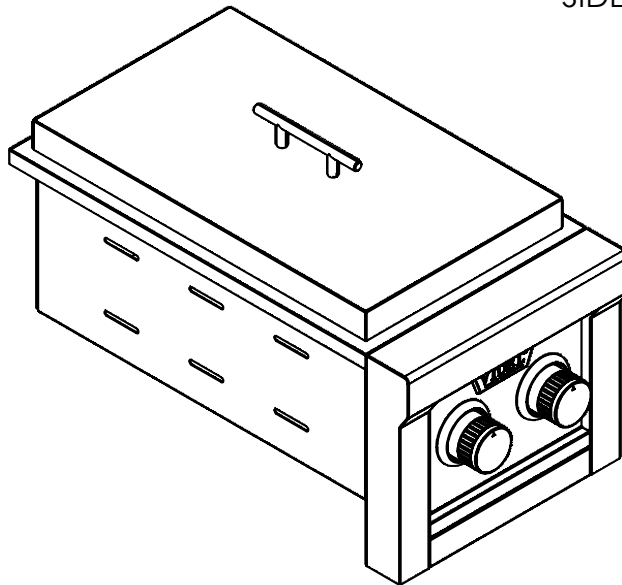

VIDEL™

U S A

ACCESSORY SERIES

DOUBLE SIDE BURNER

FRONT VIEW

SIDE VIEW

ISOMETRIC VIEW

OVERALL PRODUCT DIMENSIONS				CUTOUT DIMENSIONS FOR ISLAND			
PART NUMBER	HEIGHT	WIDTH	DEPTH	PART NUMBER	HEIGHT	WIDTH	DEPTH
VG-DSB	10.75"	13"	23.5"	VG-DSB	7.75"	12"	20.75"