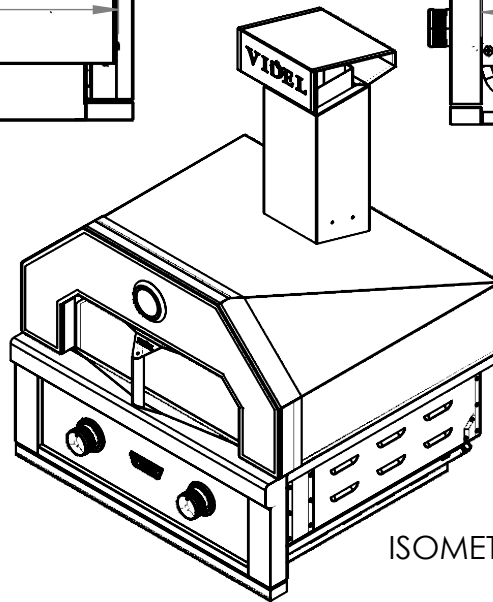

VIDEL™

U S A

PIZZA OVEN SERIES

30" PREMIUM OUTDOOR OVEN

BACK VIEW

SIDE VIEW

ISOMETRIC VIEW

OVERALL PRODUCT DIMENSIONS				CUTOUT DIMENSIONS FOR ISLAND			
PART NUMBER	HEIGHT	WIDTH	DEPTH	PART NUMBER	HEIGHT	WIDTH	DEPTH
VG-DR30-LP	41"	30"	28.5"	VG-DR30-LP	11.5"	28.5"	24.75"