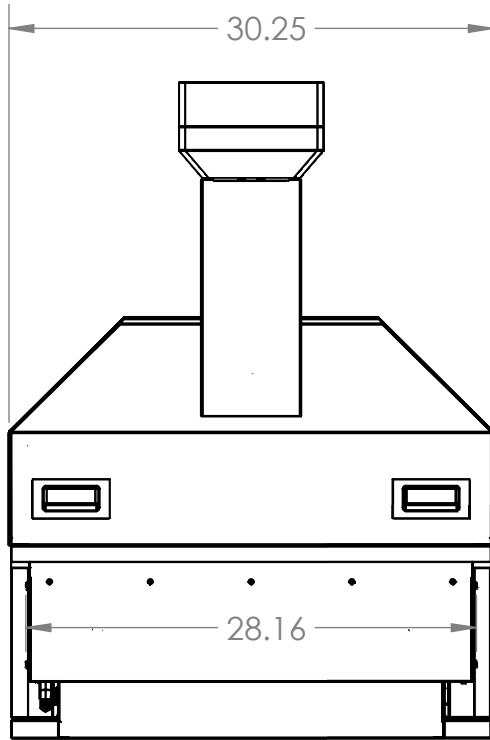

VIDEL™

U S A

PIZZA OVEN SERIES

30" PREMIUM OUTDOOR OVEN

BACK VIEW

SIDE VIEW

ISOMETRIC VIEW

OVERALL PRODUCT DIMENSIONS				CUTOUT DIMENSIONS FOR ISLAND			
PART NUMBER	HEIGHT	WIDTH	DEPTH	PART NUMBER	HEIGHT	WIDTH	DEPTH
VG-DR30-LP	41"	30"	28.5"	VG-DR30-LP	11.5"	28.5"	24.75"