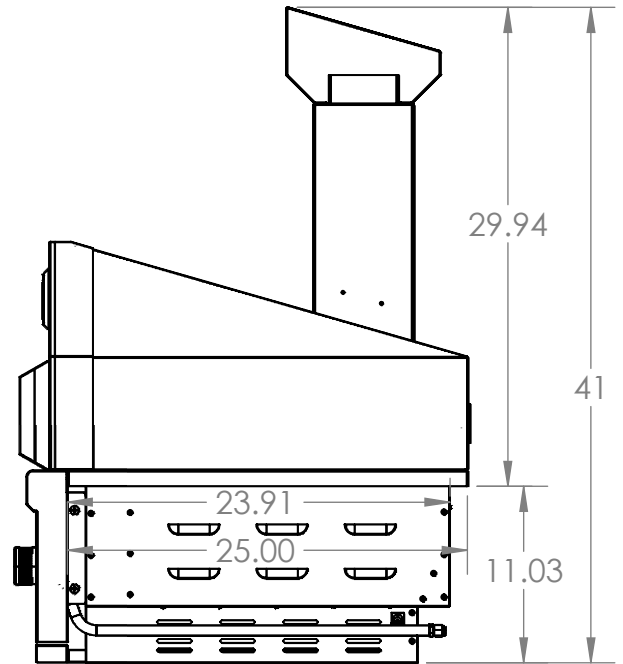

VIDEL™

U S A

PIZZA OVEN SERIES

30" PREMIUM OUTDOOR OVEN

BACK VIEW

SIDE VIEW

ISOMETRIC VIEW

OVERALL PRODUCT DIMENSIONS				CUTOUT DIMENSIONS FOR ISLAND			
PART NUMBER	HEIGHT	WIDTH	DEPTH	PART NUMBER	HEIGHT	WIDTH	DEPTH
VG-DR30-LP	41"	30"	28.5"	VG-DR30-LP	11.5"	28.5"	24.75"