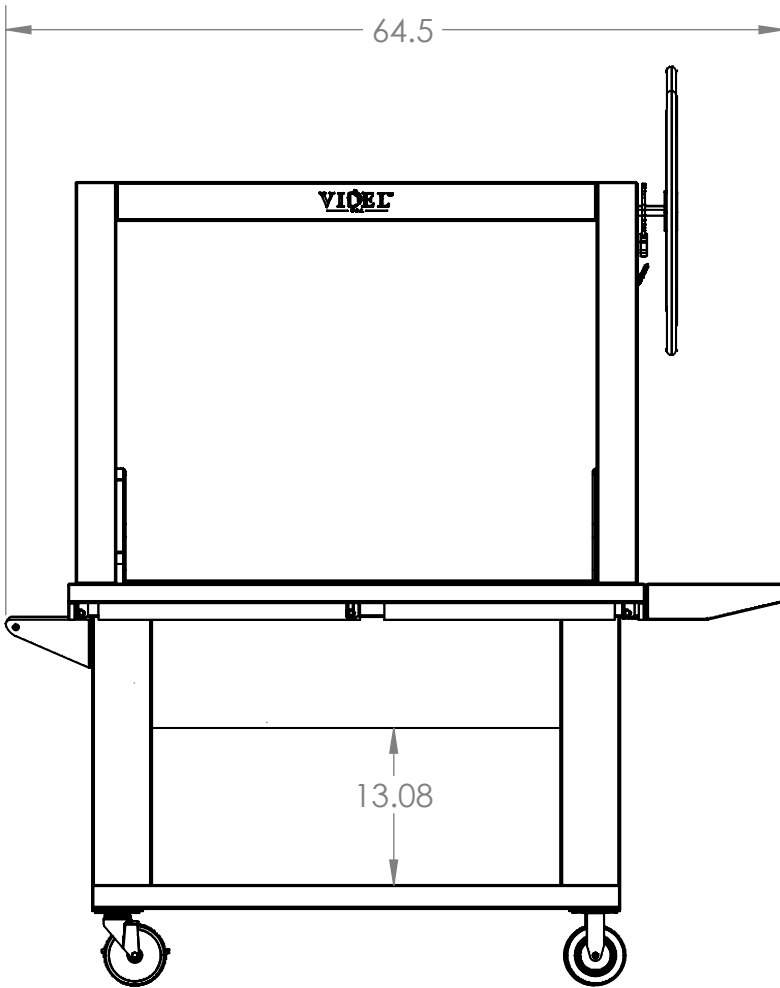

VIDEL™

U S A

BRASA CART SERIES

BRASA 2

FRONT VIEW

SIDE VIEW

OVERALL PRODUCT DIMENSIONS				CUTOUT DIMENSIONS FOR ISLAND			
PART NUMBER	HEIGHT	WIDTH	DEPTH	PART NUMBER	HEIGHT	WIDTH	DEPTH
VG-BDFSS	80"	55.25"	64.5"				