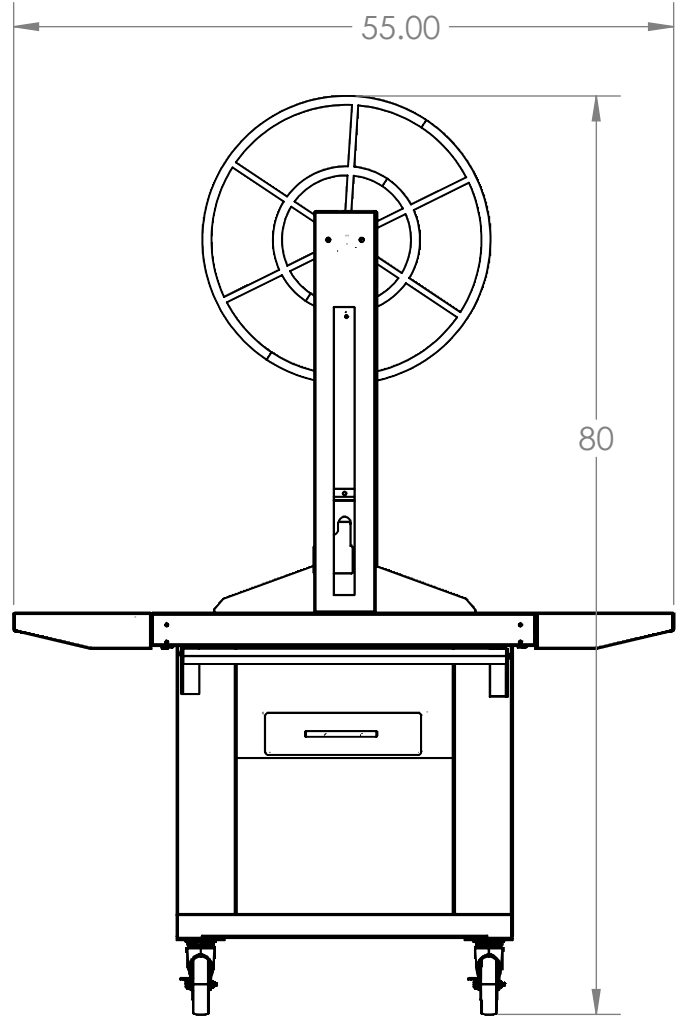

VIDEL™

U S A

BRASA CART SERIES

BRASA 2

FRONT VIEW

SIDE VIEW

OVERALL PRODUCT DIMENSIONS				CUTOUT DIMENSIONS FOR ISLAND			
PART NUMBER	HEIGHT	WIDTH	DEPTH	PART NUMBER	HEIGHT	WIDTH	DEPTH
VG-BDFSS	80"	55.25"	64.5"				