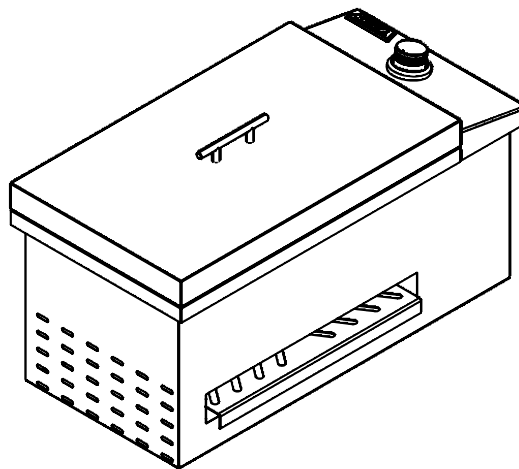

VIDEL™

U S A

ANZA SERIES

THE ANZA SINGLE BURNER

FRONT VIEW

SIDE VIEW

ISOMETRIC VIEW

OVERALL PRODUCT DIMENSIONS				CUTOUT DIMENSIONS FOR ISLAND			
PART NUMBER	HEIGHT	WIDTH	DEPTH	PART NUMBER	HEIGHT	WIDTH	DEPTH
VG-AZA1	16.5"	15.25"	30.75"	VG-AZA1	13.5"	14.25"	30.25"