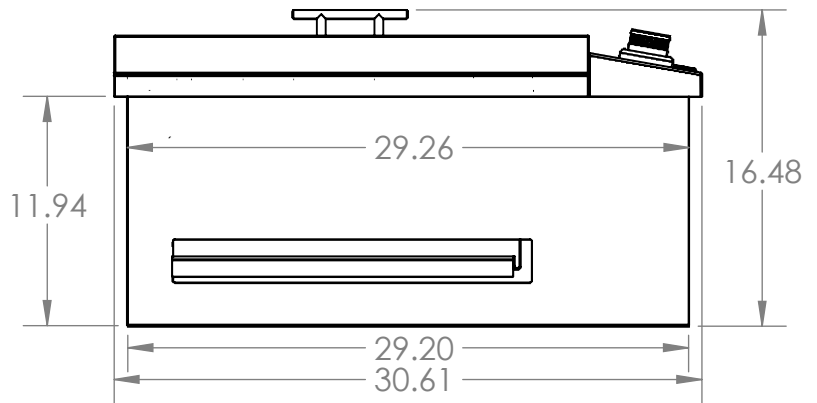

VIDEL™

U S A

ANZA SERIES

THE ANZA SINGLE BURNER

FRONT VIEW

SIDE VIEW

ISOMETRIC VIEW

OVERALL PRODUCT DIMENSIONS				CUTOUT DIMENSIONS FOR ISLAND			
PART NUMBER	HEIGHT	WIDTH	DEPTH	PART NUMBER	HEIGHT	WIDTH	DEPTH
VG-AZA1	16.5"	15.25"	30.75"	VG-AZA1	13.5"	14.25"	30.25"