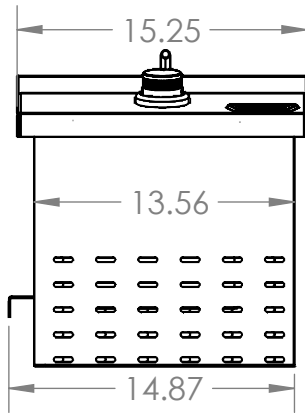

VIDEL™

U S A

ANZA SERIES

THE ANZA SINGLE BURNER

FRONT VIEW

SIDE VIEW

ISOMETRIC VIEW

OVERALL PRODUCT DIMENSIONS				CUTOUT DIMENSIONS FOR ISLAND			
PART NUMBER	HEIGHT	WIDTH	DEPTH	PART NUMBER	HEIGHT	WIDTH	DEPTH
VG-AZA1	16.5"	15.25"	30.75"	VG-AZA1	13.5"	14.25"	30.25"