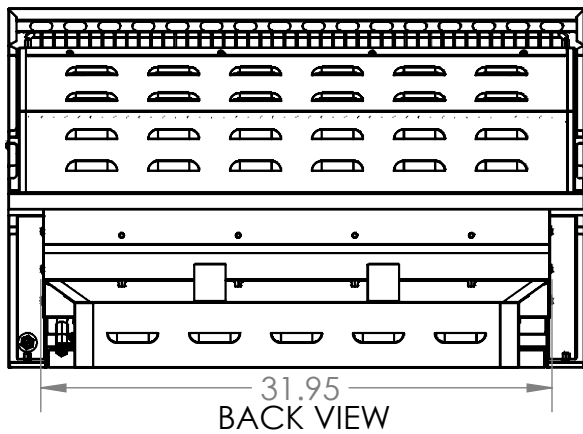

VIDEL™

U S A

36" VIDEL SERIES

36" PREMIUM GRILL

FRONT VIEW

SIDE VIEW

BACK VIEW

CRITICAL DIMENSIONS

OVERALL PRODUCT DIMENSIONS				CUTOUT DIMENSIONS FOR ISLAND			
PART NUMBER	HEIGHT	WIDTH	DEPTH	PART NUMBER	HEIGHT	WIDTH	DEPTH
VG-4B36	22"	36"	26.75"	VG-4B36	10"	32.5"	22"

IMPORTANT NOTICE - VIDEL USA

This guide is supplemental and does not replace the Owner's Manual.
Read the manual first to ensure safe installation and operation.