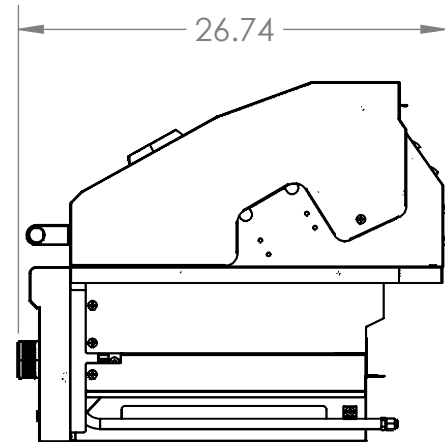

VIDEL™

U S A

36" VIDEL SERIES

36" PREMIUM GRILL

FRONT VIEW

SIDE VIEW

BACK VIEW

CRITICAL DIMENSIONS

OVERALL PRODUCT DIMENSIONS				CUTOUT DIMENSIONS FOR ISLAND			
PART NUMBER	HEIGHT	WIDTH	DEPTH	PART NUMBER	HEIGHT	WIDTH	DEPTH
VG-4B36	22"	36"	26.75"	VG-4B36	10"	32.5"	22"

IMPORTANT NOTICE - VIDEL USA

This guide is supplemental and does not replace the Owner's Manual.
Read the manual first to ensure safe installation and operation.