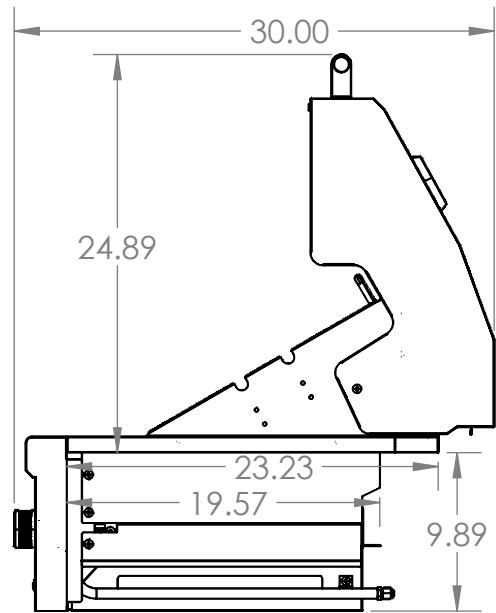

VIDEL™

U S A

36" VIDEL SERIES

36" PREMIUM GRILL

FRONT VIEW

SIDE VIEW

BACK VIEW

CRITICAL DIMENSIONS

OVERALL PRODUCT DIMENSIONS				CUTOUT DIMENSIONS FOR ISLAND			
PART NUMBER	HEIGHT	WIDTH	DEPTH	PART NUMBER	HEIGHT	WIDTH	DEPTH
VG-4B36	22"	36"	26.75"	VG-4B36	10"	32.5"	22"

IMPORTANT NOTICE - VIDEL USA

This guide is supplemental and does not replace the Owner's Manual.
Read the manual first to ensure safe installation and operation.