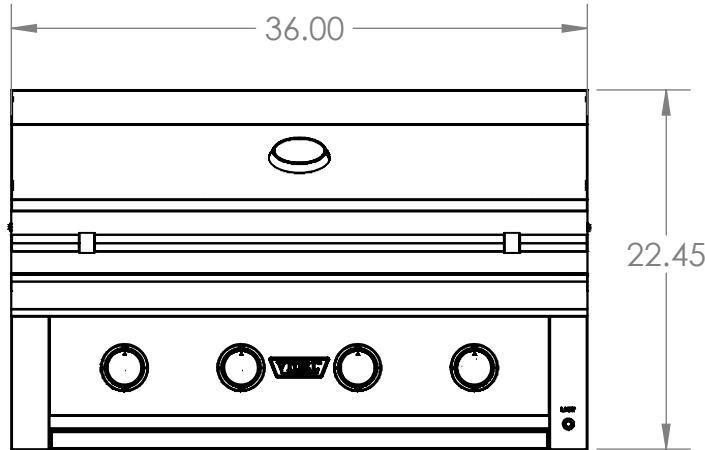

VIDEL™

U S A

36" VIDEL SERIES

36" PREMIUM GRILL

FRONT VIEW

SIDE VIEW

BACK VIEW

CRITICAL DIMENSIONS

OVERALL PRODUCT DIMENSIONS				CUTOUT DIMENSIONS FOR ISLAND			
PART NUMBER	HEIGHT	WIDTH	DEPTH	PART NUMBER	HEIGHT	WIDTH	DEPTH
VG-4B36	22"	36"	26.75"	VG-4B36	10"	32.5"	22"

IMPORTANT NOTICE - VIDEL USA

This guide is supplemental and does not replace the Owner's Manual.
Read the manual first to ensure safe installation and operation.