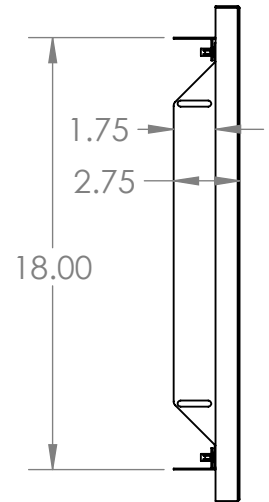

VIDEL™

U S A

CABINETRY SERIES

42" DOUBLE DOORS

FRONT VIEW

SIDE VIEW

TOP VIEW

ISOMETRIC VIEW

OVERALL PRODUCT DIMENSIONS				CUTOUT DIMENSIONS FOR ISLAND			
PART NUMBER	HEIGHT	WIDTH	DEPTH	PART NUMBER	HEIGHT	WIDTH	DEPTH
VG-42DD	21"	42"	2.75"	VG-36DD	18.25"	39.5"	1.75"

IMPORTANT NOTICE - VIDEL USA