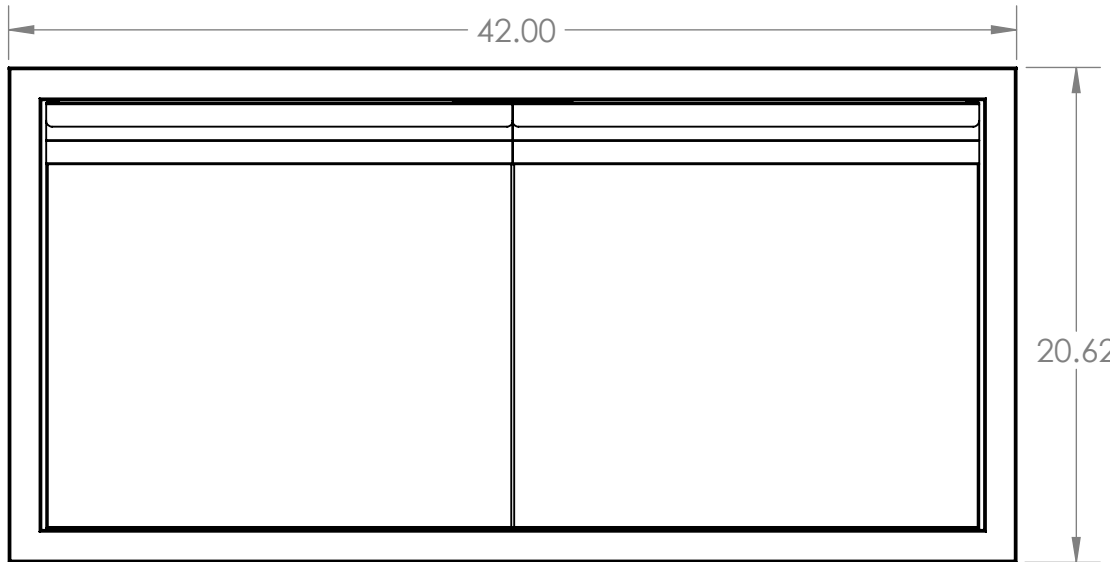

VIDEL™

U S A

CABINETRY SERIES

42" DOUBLE DOORS

FRONT VIEW

SIDE VIEW

TOP VIEW

ISOMETRIC VIEW

OVERALL PRODUCT DIMENSIONS				CUTOUT DIMENSIONS FOR ISLAND			
PART NUMBER	HEIGHT	WIDTH	DEPTH	PART NUMBER	HEIGHT	WIDTH	DEPTH
VG-42DD	21"	42"	2.75"	VG-36DD	18.25"	39.5"	1.75"

IMPORTANT NOTICE - VIDEL USA