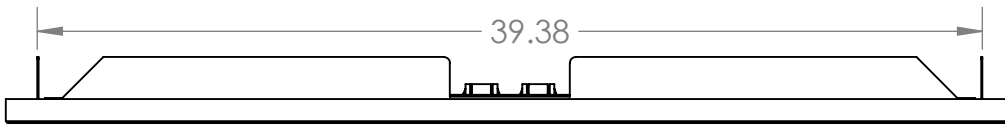

VIDEL™

U S A

CABINETRY SERIES

42" DOUBLE DOORS

FRONT VIEW

SIDE VIEW

TOP VIEW

ISOMETRIC VIEW

OVERALL PRODUCT DIMENSIONS				CUTOUT DIMENSIONS FOR ISLAND			
PART NUMBER	HEIGHT	WIDTH	DEPTH	PART NUMBER	HEIGHT	WIDTH	DEPTH
VG-42DD	21"	42"	2.75"	VG-36DD	18.25"	39.5"	1.75"

IMPORTANT NOTICE - VIDEL USA