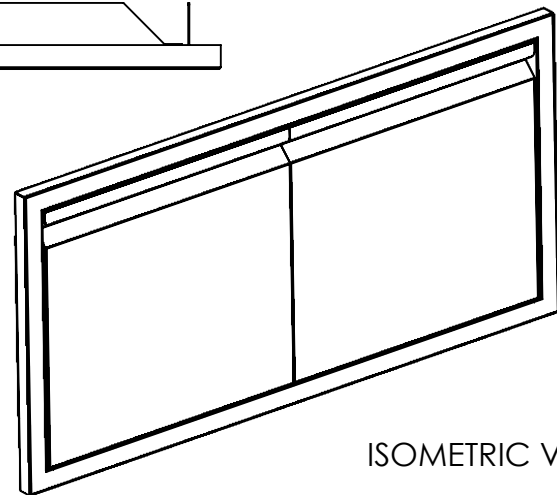

VIDEL™

U S A

CABINETRY SERIES

42" DOUBLE DOORS

FRONT VIEW

SIDE VIEW

TOP VIEW

ISOMETRIC VIEW

OVERALL PRODUCT DIMENSIONS				CUTOUT DIMENSIONS FOR ISLAND			
PART NUMBER	HEIGHT	WIDTH	DEPTH	PART NUMBER	HEIGHT	WIDTH	DEPTH
VG-42DD	21"	42"	2.75"	VG-36DD	18.25"	39.5"	1.75"

IMPORTANT NOTICE - VIDEL USA