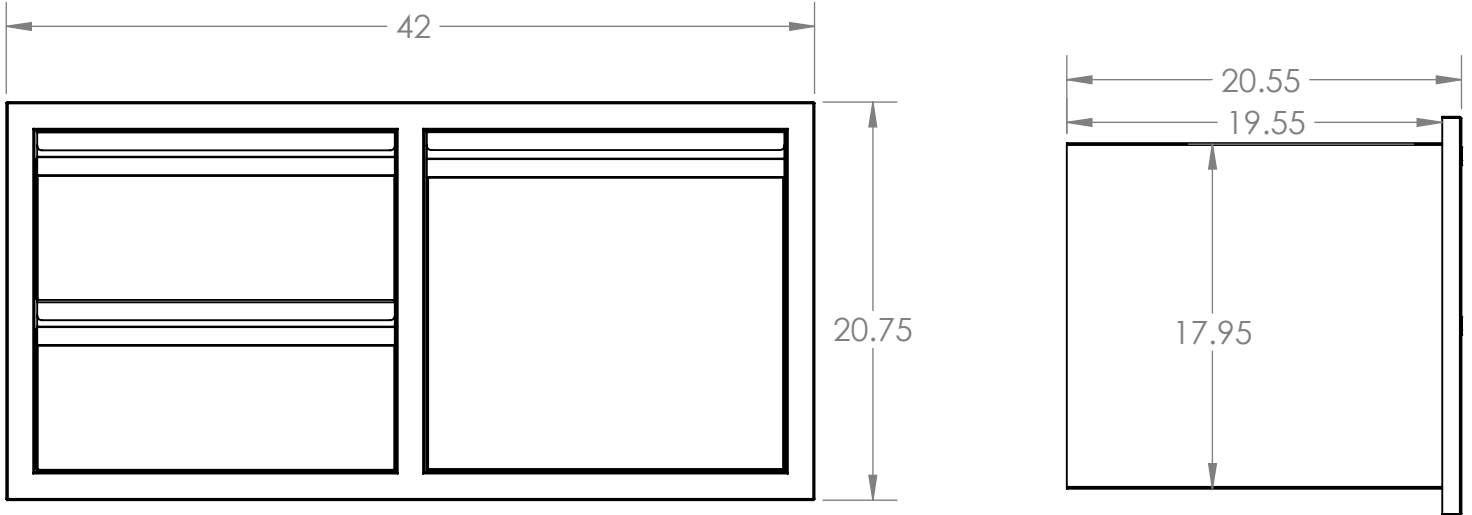

VIDEL™

U S A

CABINETY SERIES

42" COMBO DOOR AND DRAWERS

FRONT VIEW

SIDE VIEW

TOP VIEW

ISOMETRIC VIEW

OVERALL PRODUCT DIMENSIONS				CUTOUT DIMENSIONS FOR ISLAND			
PART NUMBER	HEIGHT	WIDTH	DEPTH	PART NUMBER	HEIGHT	WIDTH	DEPTH
VG-42DC	20.75"	42"	20"	VG-42DC	18.25"	39.75"	19.25"

IMPORTANT NOTICE - VIDEL USA