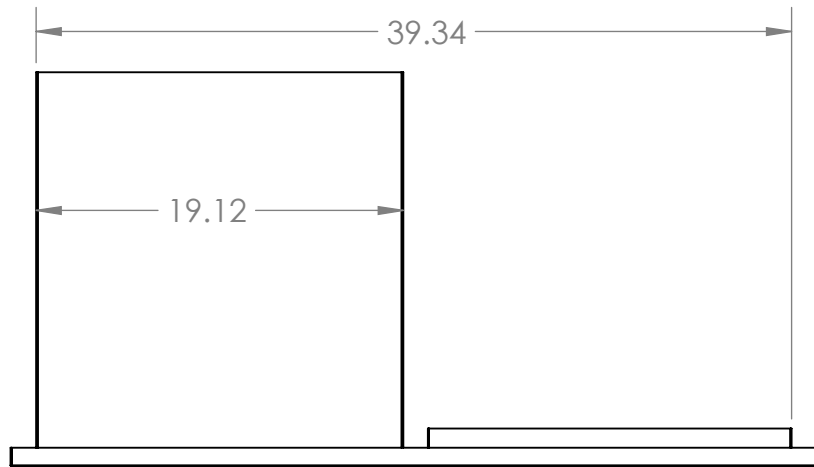

VIDEL™

U S A

CABINETY SERIES

42" COMBO DOOR AND DRAWERS

FRONT VIEW

SIDE VIEW

TOP VIEW

ISOMETRIC VIEW

OVERALL PRODUCT DIMENSIONS				CUTOUT DIMENSIONS FOR ISLAND			
PART NUMBER	HEIGHT	WIDTH	DEPTH	PART NUMBER	HEIGHT	WIDTH	DEPTH
VG-42DC	20.75"	42"	20"	VG-42DC	18.25"	39.75"	19.25"

IMPORTANT NOTICE - VIDEL USA