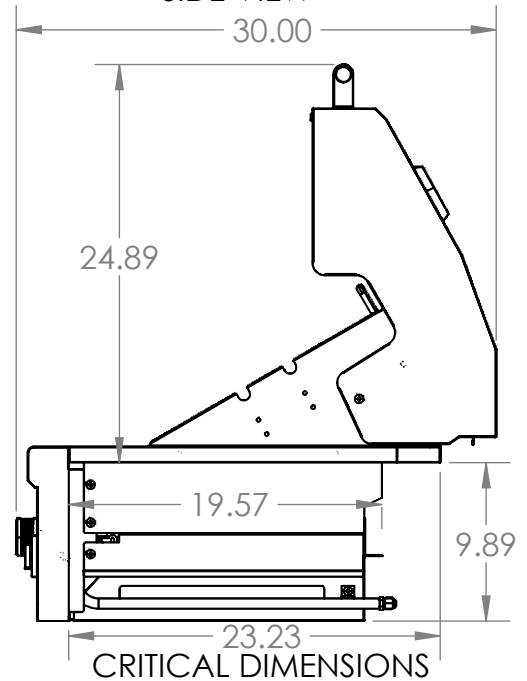

VIDEL™

U S A

36" VIDEL SERIES

36" COMMERCIAL GRILL

FRONT VIEW

SIDE VIEW

BACK VIEW

OVERALL PRODUCT DIMENSIONS				CUTOUT DIMENSIONS FOR ISLAND			
PART NUMBER	HEIGHT	WIDTH	DEPTH	PART NUMBER	HEIGHT	WIDTH	DEPTH
VG-3B36	22"	36"	26.75"	VG-3B36	10"	32.5"	22"