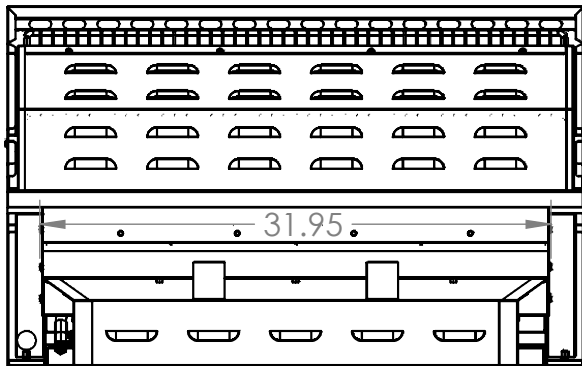

VIDEL™

U S A

36" VIDEL SERIES

36" COMMERCIAL GRILL

FRONT VIEW

SIDE VIEW

BACK VIEW

OVERALL PRODUCT DIMENSIONS				CUTOUT DIMENSIONS FOR ISLAND			
PART NUMBER	HEIGHT	WIDTH	DEPTH	PART NUMBER	HEIGHT	WIDTH	DEPTH
VG-3B36	22"	36"	26.75"	VG-3B36	10"	32.5"	22"