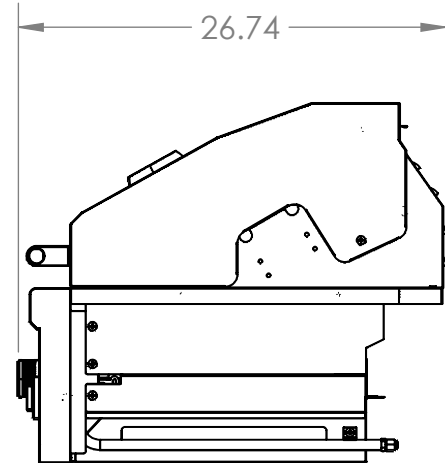

VIDEL™

U S A

36" VIDEL SERIES

36" COMMERCIAL GRILL

FRONT VIEW

SIDE VIEW

BACK VIEW

OVERALL PRODUCT DIMENSIONS				CUTOUT DIMENSIONS FOR ISLAND			
PART NUMBER	HEIGHT	WIDTH	DEPTH	PART NUMBER	HEIGHT	WIDTH	DEPTH
VG-3B36	22"	36"	26.75"	VG-3B36	10"	32.5"	22"