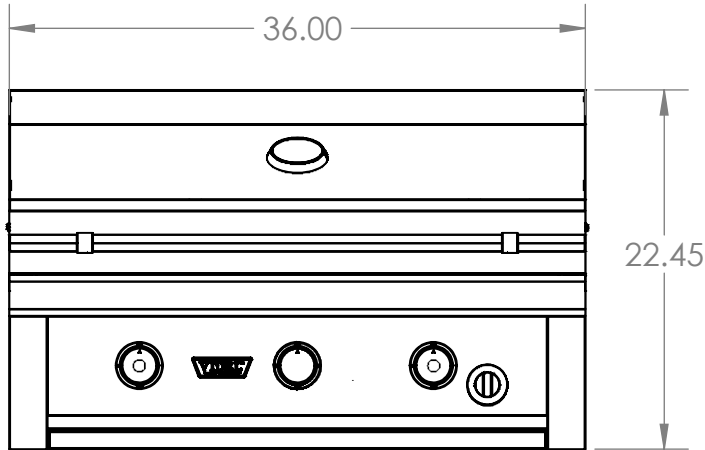

VIDEL™

U S A

36" VIDEL SERIES

36" COMMERCIAL GRILL

FRONT VIEW

SIDE VIEW

BACK VIEW

OVERALL PRODUCT DIMENSIONS				CUTOUT DIMENSIONS FOR ISLAND			
PART NUMBER	HEIGHT	WIDTH	DEPTH	PART NUMBER	HEIGHT	WIDTH	DEPTH
VG-3B36	22"	36"	26.75"	VG-3B36	10"	32.5"	22"