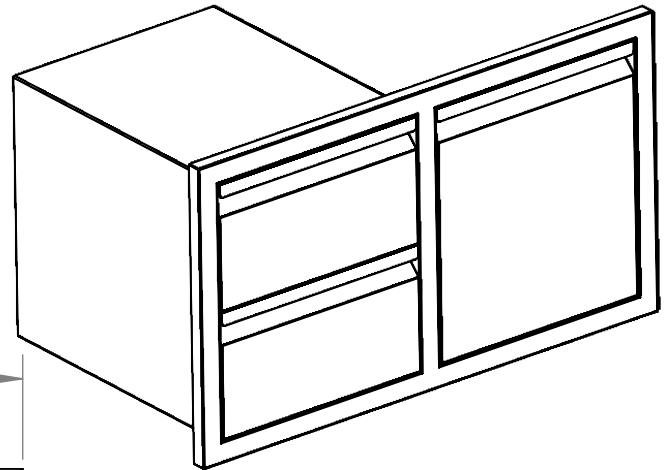

VIDEL™

U S A

CABINETY SERIES

36" COMBO DOOR AND DRAWERS

FRONT VIEW

SIDE VIEW

TOP VIEW

ISOMETRIC VIEW

OVERALL PRODUCT DIMENSIONS				CUTOUT DIMENSIONS FOR ISLAND			
PART NUMBER	HEIGHT	WIDTH	DEPTH	PART NUMBER	HEIGHT	WIDTH	DEPTH
VG-36DC	20.75"	36"	20.5"	VG-36DC	18.25"	34"	19.75"

IMPORTANT NOTICE - VIDEL USA