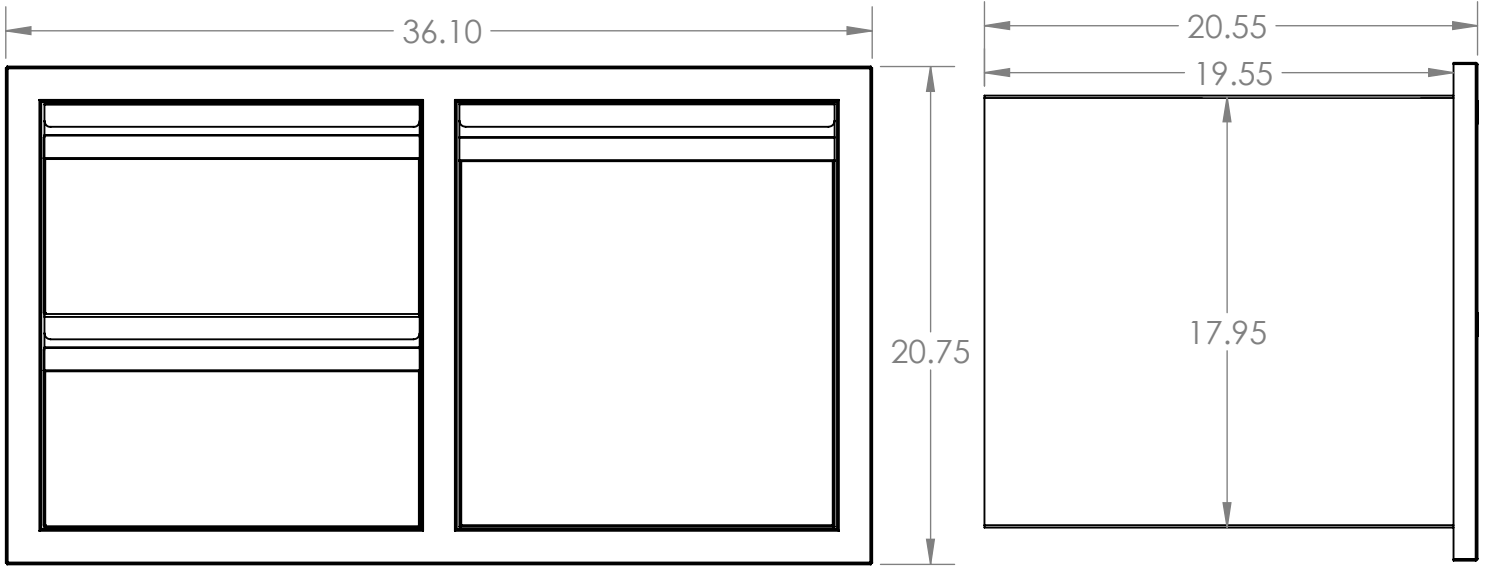

VIDEL™

U S A

CABINETY SERIES

36" COMBO DOOR AND DRAWERS

FRONT VIEW

SIDE VIEW

TOP VIEW

ISOMETRIC VIEW

OVERALL PRODUCT DIMENSIONS				CUTOUT DIMENSIONS FOR ISLAND			
PART NUMBER	HEIGHT	WIDTH	DEPTH	PART NUMBER	HEIGHT	WIDTH	DEPTH
VG-36DC	20.75"	36"	20.5"	VG-36DC	18.25"	34"	19.75"

IMPORTANT NOTICE - VIDEL USA