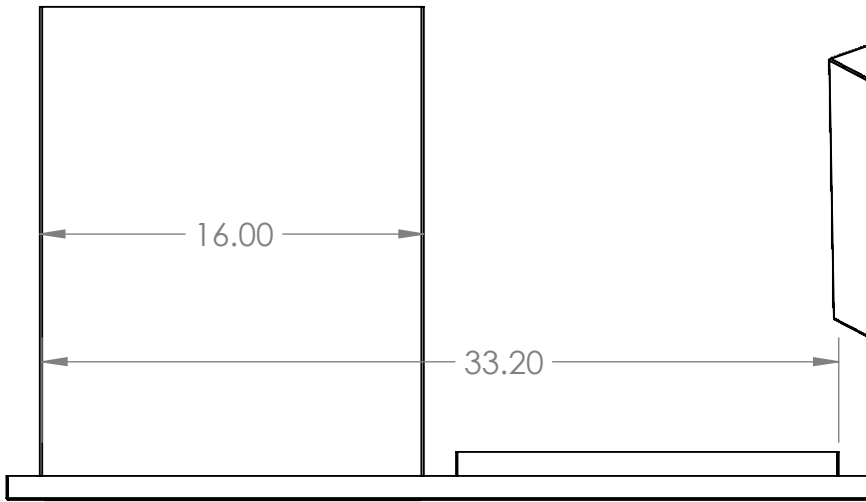

VIDEL™

U S A

CABINETY SERIES

36" COMBO DOOR AND DRAWERS

FRONT VIEW

SIDE VIEW

TOP VIEW

ISOMETRIC VIEW

OVERALL PRODUCT DIMENSIONS				CUTOUT DIMENSIONS FOR ISLAND			
PART NUMBER	HEIGHT	WIDTH	DEPTH	PART NUMBER	HEIGHT	WIDTH	DEPTH
VG-36DC	20.75"	36"	20.5"	VG-36DC	18.25"	34"	19.75"

IMPORTANT NOTICE - VIDEL USA