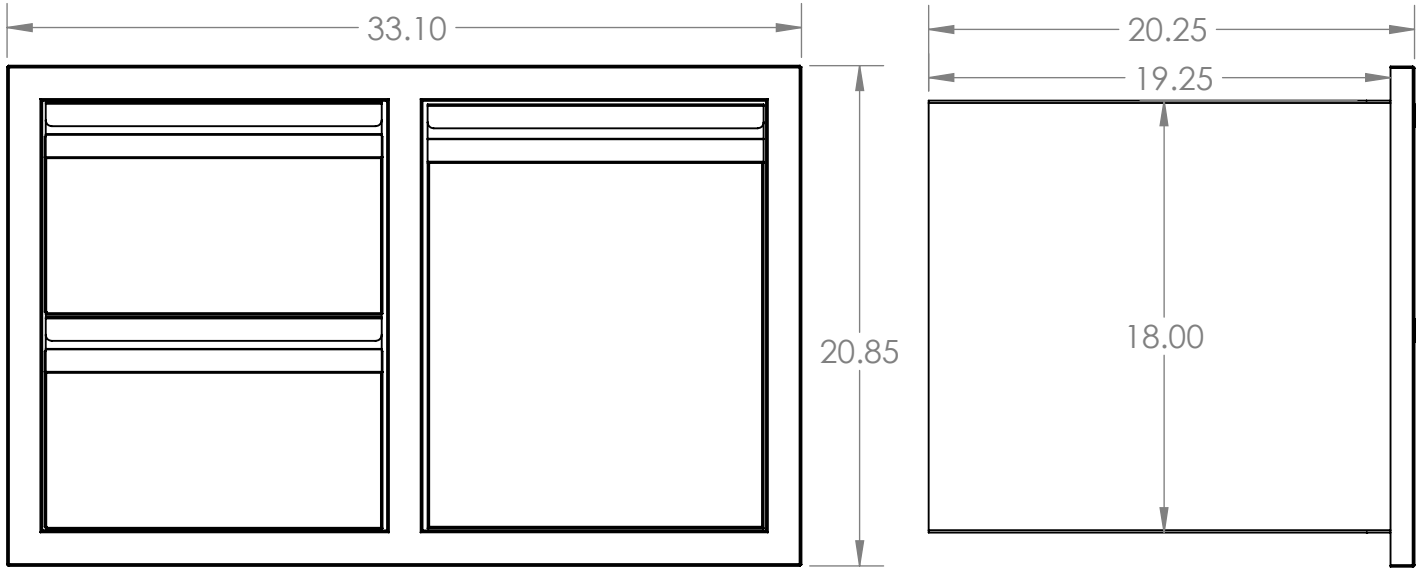

## CABINETY SERIES

33" COMBO DOOR AND DRAWERS

FRONT VIEW

SIDE VIEW

ISOMETRIC VIEW

OVERALL PRODUCT DIMENSIONS				CUTOUT DIMENSIONS FOR ISLAND			
PART NUMBER	HEIGHT	WIDTH	DEPTH	PART NUMBER	HEIGHT	WIDTH	DEPTH
VG-33DC	20.75"	33"	20.25"	VG-33DC	18.25"	30.5"	19.25"