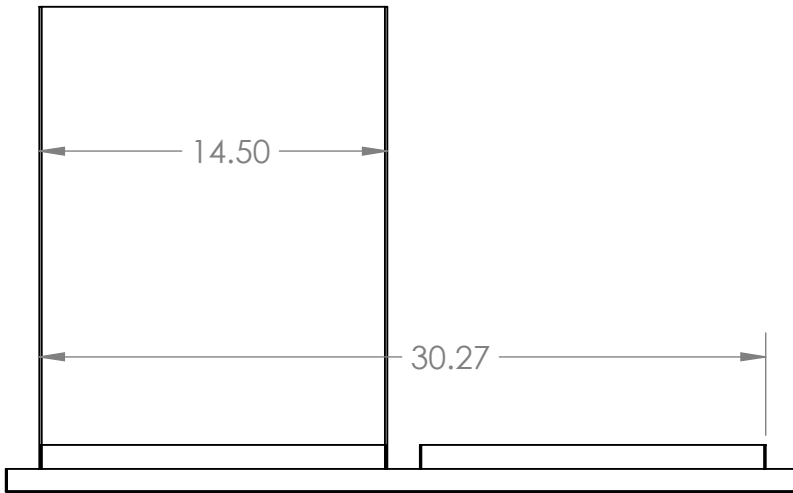

## CABINETY SERIES

33" COMBO DOOR AND DRAWERS

FRONT VIEW

SIDE VIEW

ISOMETRIC VIEW

OVERALL PRODUCT DIMENSIONS				CUTOUT DIMENSIONS FOR ISLAND			
PART NUMBER	HEIGHT	WIDTH	DEPTH	PART NUMBER	HEIGHT	WIDTH	DEPTH
VG-33DC	20.75"	33"	20.25"	VG-33DC	18.25"	30.5"	19.25"