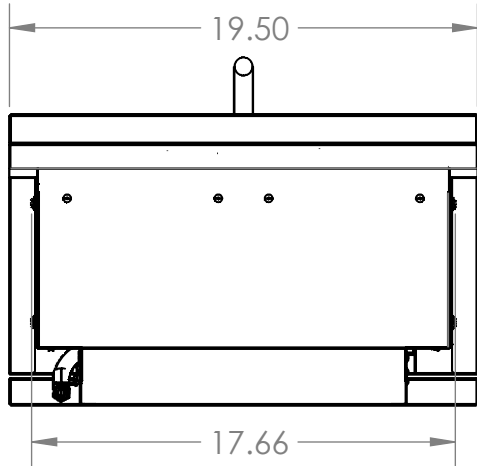

### POWER BURNER

FRONT VIEW

SIDE VIEW

ISOMETRIC VIEW

OVERALL PRODUCT DIMENSIONS				CUTOUT DIMENSIONS FOR ISLAND			
PART NUMBER	HEIGHT	WIDTH	DEPTH	PART NUMBER	HEIGHT	WIDTH	DEPTH
VG-20PB	9.5"	19.5"	22.5"	VG-20PB	9"	18.5"	19.5"