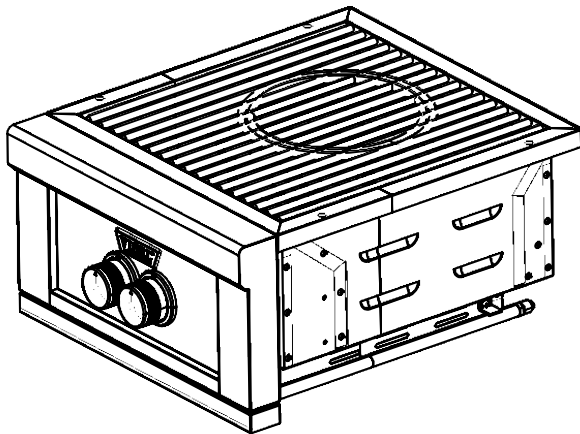

### POWER BURNER

FRONT VIEW

SIDE VIEW

ISOMETRIC VIEW

OVERALL PRODUCT DIMENSIONS				CUTOUT DIMENSIONS FOR ISLAND			
PART NUMBER	HEIGHT	WIDTH	DEPTH	PART NUMBER	HEIGHT	WIDTH	DEPTH
VG-20PB	9.5"	19.5"	22.5"	VG-20PB	9"	18.5"	19.5"