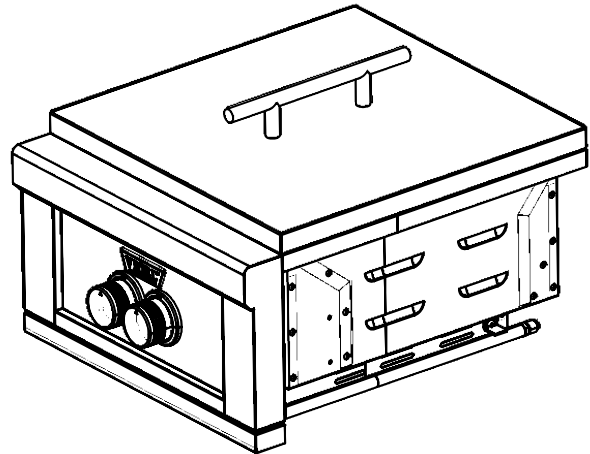

### POWER BURNER

FRONT VIEW

SIDE VIEW

ISOMETRIC VIEW

OVERALL PRODUCT DIMENSIONS				CUTOUT DIMENSIONS FOR ISLAND			
PART NUMBER	HEIGHT	WIDTH	DEPTH	PART NUMBER	HEIGHT	WIDTH	DEPTH
VG-20PB	9.5"	19.5"	22.5"	VG-20PB	9"	18.5"	19.5"