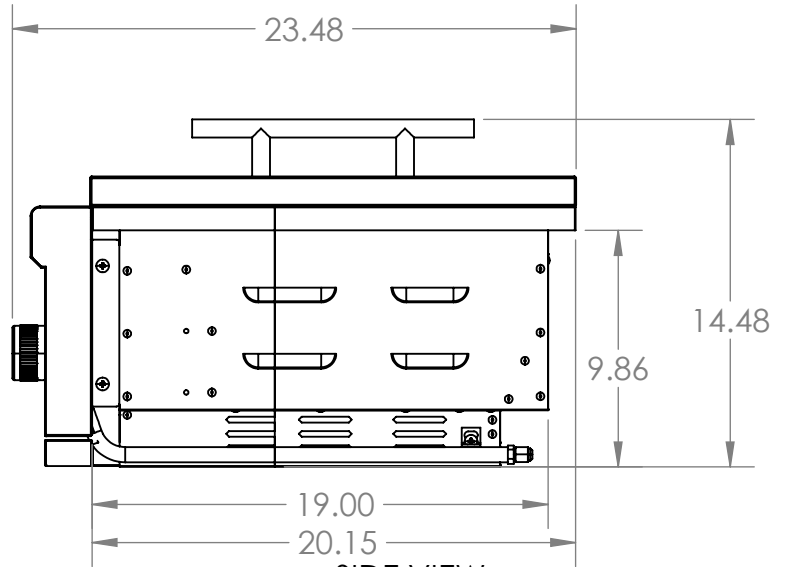

### POWER BURNER

FRONT VIEW

SIDE VIEW

ISOMETRIC VIEW

OVERALL PRODUCT DIMENSIONS				CUTOUT DIMENSIONS FOR ISLAND			
PART NUMBER	HEIGHT	WIDTH	DEPTH	PART NUMBER	HEIGHT	WIDTH	DEPTH
VG-20PB	9.5"	19.5"	22.5"	VG-20PB	9"	18.5"	19.5"